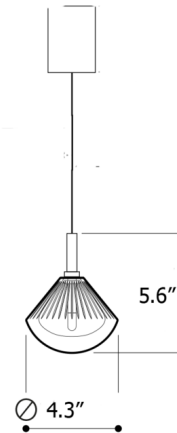

### Specifications

COLOR	Clear
BODY FINISH	Anthracite
WATTAGE	1.2W
DIMMER	Standard 120V
DIMENSIONS	4.33"W x 5.51"H
BULB INCLUDED	1 x LED/G4 (bipin)/1.2W/120V LED

### Technical Information

PRODUCT DIMENSIONS	Cord Length: 98.4"
COLOR RENDERING	90 CRI
LAMP COLOR	2700K
LUMENS/WATT	83.33
LUMINOUS FLUX	100 lumens

Shown in anthracite / clear

CLICK TO VIEW PRODUCT

Notes: