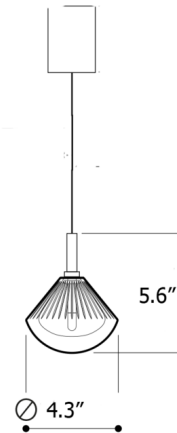

### Specifications

COLOR	Clear
BODY FINISH	Anthracite
WATTAGE	1.2W
DIMMER	Standard 120V
DIMENSIONS	4.33"W x 5.51"H
BULB INCLUDED	1x LED/G4 (bipin)/1.2W/120V LED

### Technical Information

PRODUCT DIMENSIONS	Cord Length: 98.4"
COLOR RENDERING	90 CRI
LAMP COLOR	2700K
LUMENS/WATT	83.33
LUMINOUS FLUX	100 lumens

Shown in anthracite / clear

CLICK TO VIEW PRODUCT

Notes: