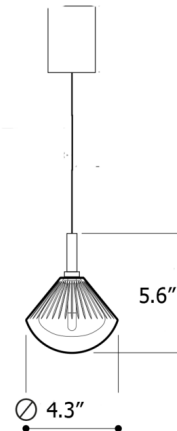

CLICK TO VIEW PRODUCT

Notes: