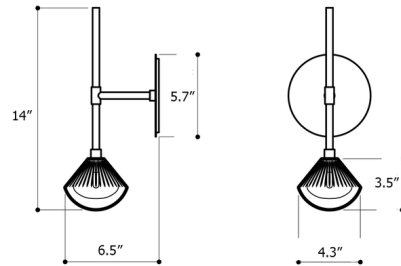

CLICK TO VIEW PRODUCT

Notes: