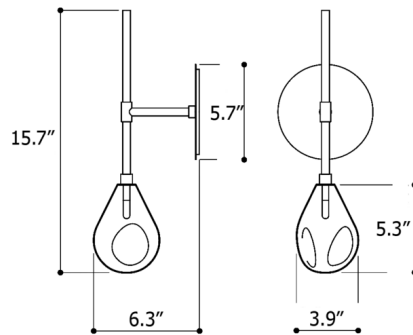

CLICK TO VIEW PRODUCT

Notes: