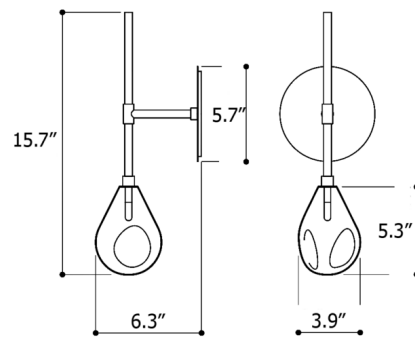

CLICK TO VIEW PRODUCT

Notes: