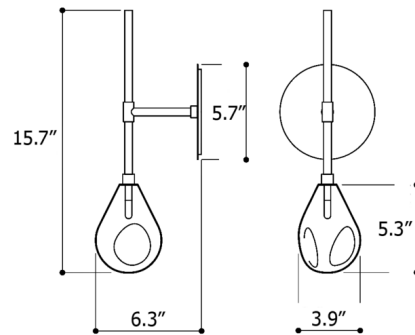

CLICK TO VIEW PRODUCT

Notes: