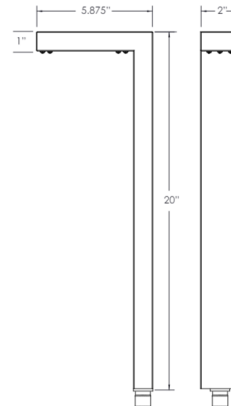

CLICK TO VIEW PRODUCT

Notes: