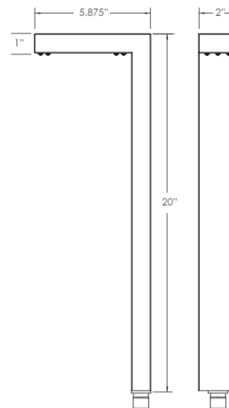

### Specifications

COLOR . . . . . Clear  
BODY FINISH . . . . . Bronze  
WATTAGE . . . . . 3W  
DIMMER . . . . . Low Voltage Magnetic  
DIMENSIONS . . . . . 5.87"W x 20"H x 2"D  
BULB INCLUDED . . . . . 1 x JC/G4 (bipin)/3W/12V LED

### Technical Information

BEAM ANGLE . . . . . 120°  
LAMP COLOR . . . . . 2700K  
LUMENS/WATT . . . . . 100.00  
LUMINOUS FLUX . . . . . 300 lumens

Shown in bronze / clear

CLICK TO VIEW PRODUCT

Notes: