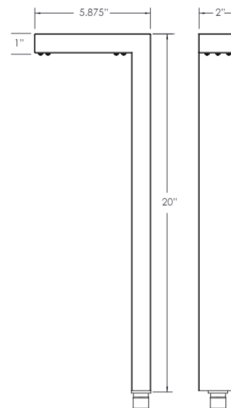

CLICK TO VIEW PRODUCT

Notes: