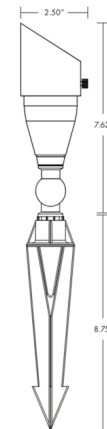

CLICK TO VIEW PRODUCT

Notes: