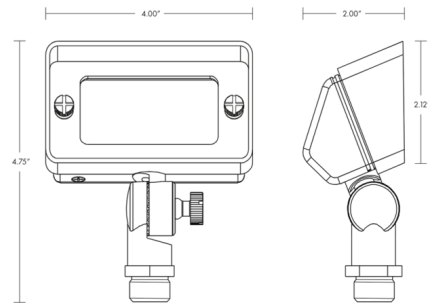

CLICK TO VIEW PRODUCT

Notes: