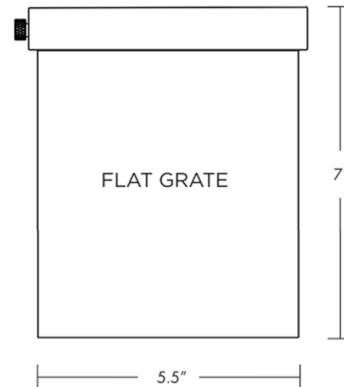

Lightology

lightology.com
866-954-4489
05-02-26

Project: _____

Company: _____

Location: _____ Fixture Type: _____

SPEC #: **BRI1298914**

Approved On: _____ Approved By: _____

Black Diamond PAR36 Outdoor Well Light Flat with Grate 12V By Brilliance

Description

The Black Diamond PAR36 12V Well Light with Flat Lens and Grate is designed for outdoor well lighting and in-ground uplighting. Brass top with baked enamel finish, composite body, glass lens, grate, and heavy-duty stainless steel adjustable gimbal. Available with or without a PAR36 bulb. Note: Required 12 volt transformer sold separately. Dimmable with Brilliance Dimmer and most magnetic transformers.

Shown in bronze / clear

Specifications

COLOR	Clear
BODY FINISH	Bronze
WATTAGE	7W
DIMMER	Low Voltage Magnetic
DIMENSIONS	5.5"W x 7"H
BULB INCLUDED	1 x PAR36/SCRTEM/7W/12V LED

Technical Information

COLOR RENDERING	85 CRI
LAMP COLOR	2700K
LUMENS/WATT	96.43
LUMINOUS FLUX	675 lumens