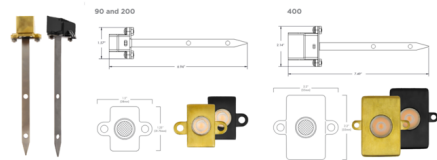

CLICK TO VIEW PRODUCT

Notes: