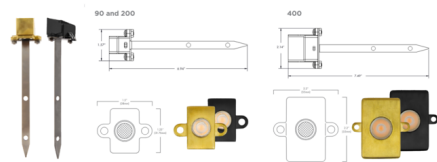

Description

The 12V Outdoor Mini Beam is the perfect fixture to bring light to hard-to-reach places. Designed for under water, in a water feature, under stairs, stone walls, stone lanterns, or any small space. This directional fixture solves the issue of fitting a fixture into a small area. Available in two sizes, 2700K and 3000K static white color temperature options, and three lumen package options Small: 90 lumens (1.5 watt), Small: 200 lumens (3 watt), or Large: 400 lumens (6 watt). Amber, Green and Blue available in small 90 lumen option only. Includes 12 foot lead and pre-assembled with the Stake and Shield accessory. Can be paired with the Gutter Mount accessory, sold separately. Note: Required 12V low voltage magnetic transformer, sold separately. Dimmable with Brilliance Dimmer and most magnetic transformers.

Specifications

COLOR	N/A
BODY FINISH	Black
WATTAGE	3W
DIMMER	Low Voltage Magnetic
DIMENSIONS	1.5"W x 1.25"H
INTEGRATED LED MODULE	1 x LED/3W/12V LED

Technical Information

LAMP LIFE	30000 hours
BEAM ANGLE	36°
COLOR RENDERING	90 CRI
LAMP COLOR	2700K
LUMENS/WATT	66.67
LUMINOUS FLUX	200 lumens

Shown in black

CLICK TO VIEW PRODUCT

Notes: