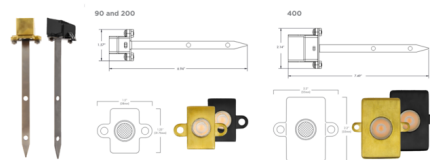

By Brilliance

Description

The 12V Outdoor Mini Beam is the perfect fixture to bring light to hard-to-reach places. Designed for under water, in a water feature, under stairs, stone walls, stone lanterns, or any small space. This directional fixture solves the issue of fitting a fixture into a small area. Available in two sizes, 2700K and 3000K static white color temperature options, and three lumen package options Small: 90 lumens (1.5 watt), Small: 200 lumens (3 watt), or Large: 400 lumens (6 watt). Amber, Green and Blue available in small 90 lumen option only. Includes 12 foot lead and pre-assembled with the Stake and Shield accessory. Can be paired with the Gutter Mount accessory, sold separately. Note: Required 12V low voltage magnetic transformer, sold separately. Dimmable with Brilliance Dimmer and most magnetic transformers.

Specifications

COLOR N/A
BODY FINISH Black
WATTAGE 6W
DIMMER Low Voltage Magnetic
DIMENSIONS 2.2"W x 2.2"H
INTEGRATED LED MODULE 1 x LED/6W/12V LED

Technical Information

LAMP LIFE 30000 hours
BEAM ANGLE 36°
COLOR RENDERING 90 CRI
LAMP COLOR 2700K
LUMENS/WATT 66.67
LUMINOUS FLUX 400 lumens

Shown in black

CLICK TO VIEW PRODUCT

Notes: