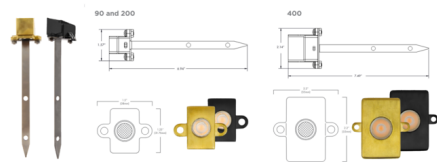

### Description

The 12V Outdoor Mini Beam is the perfect fixture to bring light to hard-to-reach places. Designed for under water, in a water feature, under stairs, stone walls, stone lanterns, or any small space. This directional fixture solves the issue of fitting a fixture into a small area. Available in two sizes, 2700K and 3000K static white color temperature options, and three lumen package options Small: 90 lumens (1.5 watt), Small: 200 lumens (3 watt), or Large: 400 lumens (6 watt). Amber, Green and Blue available in small 90 lumen option only. Includes 12 foot lead and pre-assembled with the Stake and Shield accessory. Can be paired with the Gutter Mount accessory, sold separately. Note: Required 12V low voltage magnetic transformer, sold separately. Dimmable with Brilliance Dimmer and most magnetic transformers.

### Specifications

COLOR . . . . . N/A  
BODY FINISH . . . . . Black  
WATTAGE . . . . . 1.5W  
DIMMER . . . . . Low Voltage Magnetic  
DIMENSIONS . . . . . 1.5"W x 1.25"H  
INTEGRATED LED MODULE . . . . . 1 x LED/1.5W/12V LED

### Technical Information

BEAM ANGLE . . . . . 36°  
COLOR RENDERING . . . . . 90 CRI  
LAMP COLOR . . . . . GREEN  
LUMENS/WATT . . . . . 60.00  
LUMINOUS FLUX . . . . . 90 lumens

Shown in black

CLICK TO VIEW PRODUCT