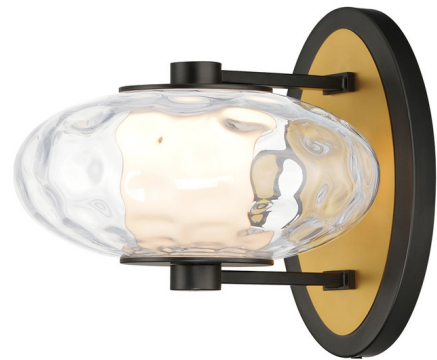

## Amulet Wall Light

By Et2

### Description

A circular bands, like ornament, comes off a two-tone backplate evenly diffusing light from an LED tube inside a circular wavy glass shade creating a dazzling lighting effect. Dimmable via Triac, electronic low voltage (ELV) or 0-10V dimming.

Shown in aged brass / black / clear

### Specifications

COLOR . . . . . Clear  
BODY FINISH . . . . . Aged Brass / Black  
WATTAGE . . . . . 8W  
DIMMER . . . . . Low Voltage Electronic  
DIMENSIONS . . . . . 8.5"W x 5"H x 10"D  
INTEGRATED LED MODULE . . . . . 1 x LED/8W/120V LED