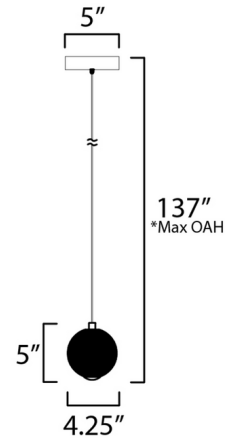

Lightology

lightology.com
866-954-4489
05-28-26

Project: _____

Company: _____

Location: _____ Fixture Type: _____

SPEC #: **ET21299003**

Approved On: _____ Approved By: _____

Rhythm Pendant By Et2

Description

Ablaze with omnidirectional LED light radiating from the center of perfectly ribbed spheres, the lustrous glow within accentuates the repeating pattern on the glass' exterior in the Rhythm Pendant. Dimmable via TRIAC, electronic low voltage (ELV) or 0-10V.

Specifications

COLOR	Clear
BODY FINISH	Polished Chrome
WATTAGE	5W
DIMMER	Low Voltage Electronic
DIMENSIONS	4.25"W x 5"H
INTEGRATED LED MODULE	1 x LED/5W/120-277V LED

Technical Information

LAMP LIFE	50000 hours
COLOR RENDERING	90 CRI
LAMP COLOR	3000K
LUMENS/WATT	50.00
LUMINOUS FLUX	250 lumens

CLICK TO VIEW PRODUCT

Notes: