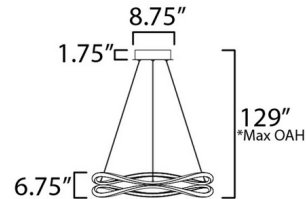

CLICK TO VIEW PRODUCT

Notes: