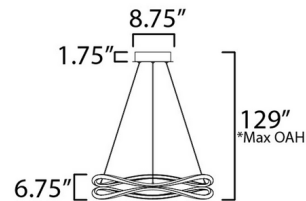

CLICK TO VIEW PRODUCT

Notes: