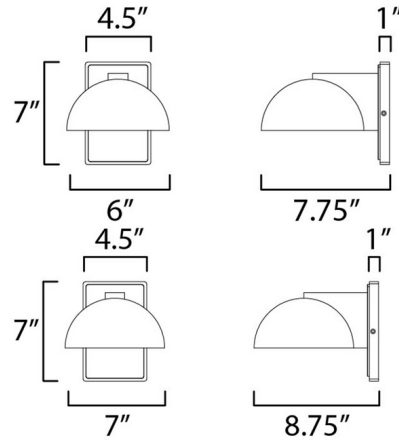

Shown in black

CLICK TO VIEW PRODUCT

Notes: