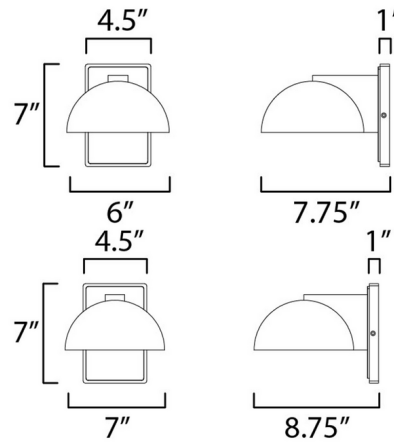

### Description

Drawing inspiration from the Olympic cauldron that begins the iconic games, the Cauldron Wall Light can be installed facing upwards indoors or downwards in indoor applications.

### Specifications

COLOR	N/A
BODY FINISH	Gold
WATTAGE	12W
DIMMER	Low Voltage Electronic
DIMENSIONS	6"W x 7"H x 7.75"D
INTEGRATED LED MODULE	1 x LED/12W/120V LED

### Technical Information

PRODUCT DIMENSIONS	Backplate: 4.5"W x 7"H
LAMP LIFE	30000 hours
COLOR RENDERING	90 CRI
LAMP COLOR	3000K
LUMENS/WATT	50.00
LUMINOUS FLUX	600 lumens

Shown in gold

CLICK TO VIEW PRODUCT