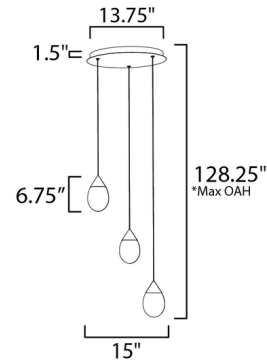

Description

Suspended from slim cords, drops of blown glass encase a recessed LED light source casting light along the thick bottomed glass in the Dewdrop Round Multi Light Pendant. This simple design adds a statement to light.

Specifications

COLOR	Smoke
BODY FINISH	Black
WATTAGE	24W
DIMMER	Low Voltage Electronic
DIMENSIONS	15"W x 6.75"H
INTEGRATED LED MODULE	3 x LED/8W/120-277V LED

Technical Information

LAMP LIFE	50000 hours
COLOR RENDERING	90 CRI
LAMP COLOR	3000K
LUMENS/WATT	120.00
LUMINOUS FLUX	960 lumens

Shown in black / smoke

*max overall height

CLICK TO VIEW PRODUCT

Notes: