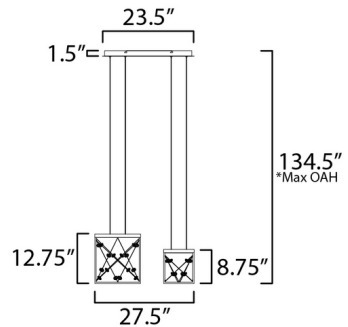

### Specifications

COLOR . . . . . Crystal  
BODY FINISH . . . . . Black  
WATTAGE . . . . . 73.5W  
DIMMER . . . . . Low Voltage Electronic  
DIMENSIONS . . . . . 27.5"W x 12.75"H  
INTEGRATED LED MODULE . . . . . 1 x LED/73.5W/120-277V LED

\*max overall height

CLICK TO VIEW PRODUCT

Notes: