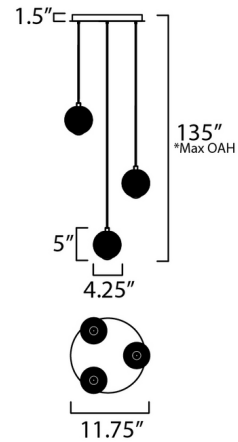

CLICK TO VIEW PRODUCT

Notes: