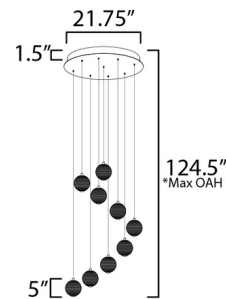

### Specifications

COLOR	Clear
BODY FINISH	Gold
WATTAGE	45W
DIMMER	Low Voltage Electronic
DIMENSIONS	21.75"W x 5"H
INTEGRATED LED MODULE	9 x LED/5W/120-277V LED

### Technical Information

LAMP LIFE	50000 hours
COLOR RENDERING	90 CRI
LAMP COLOR	3000K
LUMENS/WATT	450.00
LUMINOUS FLUX	2250 lumens

Shown in gold / clear

\*max overall height

CLICK TO VIEW PRODUCT

Notes: