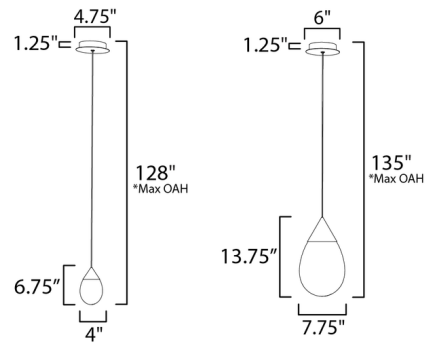

CLICK TO VIEW PRODUCT

Notes: