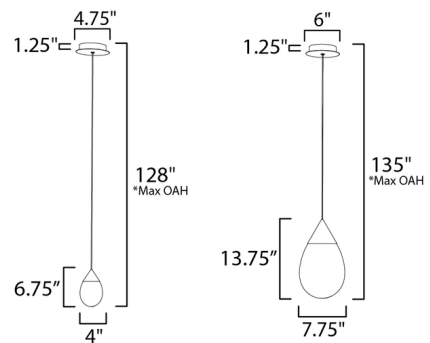

CLICK TO VIEW PRODUCT

Notes: