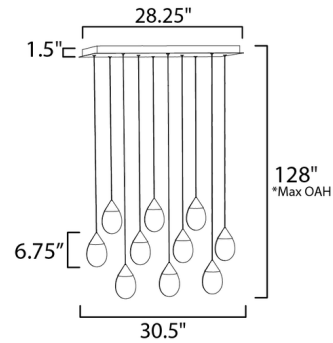

### Description

Suspended from slim cords, drops of blown glass encase a recessed LED light source casting light along the thick bottomed glass in the Dewdrop Multi Light Linear Pendant. This simple design adds a statement to light.

### Specifications

COLOR . . . . . Smoke  
BODY FINISH . . . . . Black  
WATTAGE . . . . . 80W  
DIMMER . . . . . Low Voltage Electronic  
DIMENSIONS . . . . . 30.5"L x 12.75"W x 6.75"H  
INTEGRATED LED MODULE . . . . . 10 x LED/8W/120-277V LED

\*max overall height

CLICK TO VIEW PRODUCT

Notes: