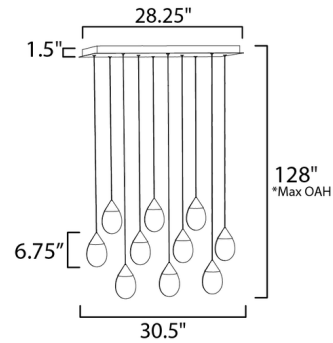

Shown in black / smoke

*max overall height

CLICK TO VIEW PRODUCT

Notes: