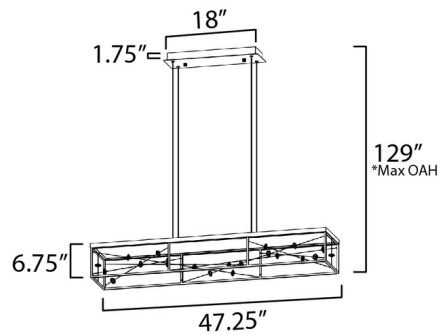

CLICK TO VIEW PRODUCT

Notes: