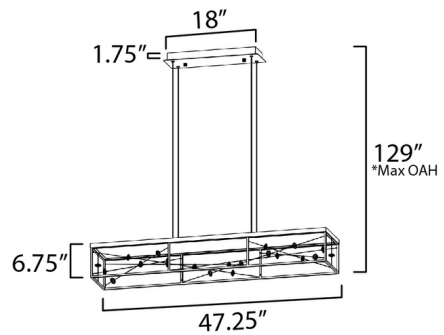

CLICK TO VIEW PRODUCT

Notes: