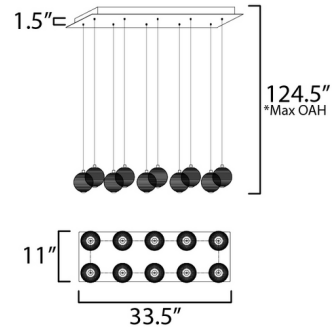

Shown in gold / clear