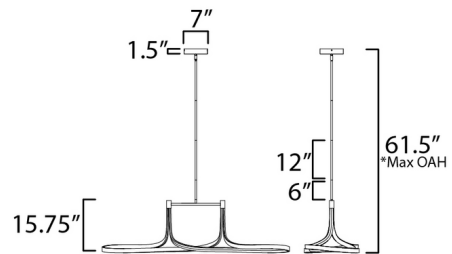

### Specifications

COLOR	N/A
BODY FINISH	Black
WATTAGE	78W
DIMMER	Low Voltage Electronic
DIMENSIONS	56.5"L x 16.25"W x 15.75"H
INTEGRATED LED MODULE	2 x LED/39W/120-277V LED

### Technical Information

PRODUCT DIMENSIONS	Downrods Included: 1+6", 3+12"
LAMP LIFE	50000 hours
COLOR RENDERING	90 CRI
LAMP COLOR	3000K
LUMENS/WATT	118.97
LUMINOUS FLUX	4640 lumens

Shown in black

CLICK TO VIEW PRODUCT