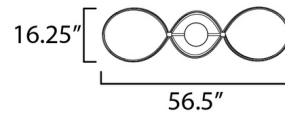

### Specifications

COLOR	N/A
BODY FINISH	Black
WATTAGE	78W
DIMMER	Low Voltage Electronic
DIMENSIONS	56.5"L x 16.25"W x 15.75"H
INTEGRATED LED MODULE	2 x LED/39W/120-277V LED

### Technical Information

PRODUCT DIMENSIONS	Downrods Included: 1+6", 3+12"
LAMP LIFE	50000 hours
COLOR RENDERING	90 CRI
LAMP COLOR	3000K
LUMENS/WATT	118.97
LUMINOUS FLUX	4640 lumens

Shown in black

CLICK TO VIEW PRODUCT