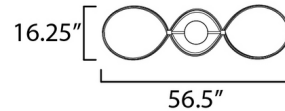

### Specifications

COLOR	N/A
BODY FINISH	Black
WATTAGE	78W
DIMMER	Low Voltage Electronic
DIMENSIONS	56.5"L x 16.25"W x 15.75"H
INTEGRATED LED MODULE	2 x LED/39W/120-277V LED

### Technical Information

PRODUCT DIMENSIONS	Downrods Included: 1+6", 3+12"
LAMP LIFE	50000 hours
COLOR RENDERING	90 CRI
LAMP COLOR	3000K
LUMENS/WATT	118.97
LUMINOUS FLUX	4640 lumens

Shown in black

CLICK TO VIEW PRODUCT