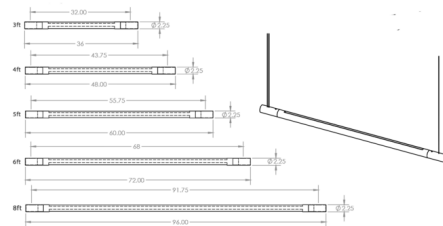

By hollis+morris

Description

The minimal and stylish Bennington Up / Down Linear Pendant will fit the needs of a variety of spaces either clustered together or standing alone. Bennington's linear body is made of solid wood with metal end caps. An integrated LED along the length of the fixture directs light both upwards and downwards to bathe the surrounding space in light. Includes 7 inch diameter canopy in white finish.

Shown in walnut / black

Specifications

COLOR Black
 BODY FINISH Walnut
 WATTAGE 50W
 DIMMER Low Voltage Electronic
 DIMENSIONS 47.65"L x 2.25"W x 2.25"H
 INTEGRATED LED MODULE 1 x LED/50W/120V LED

Technical Information

PRODUCT DIMENSIONS Cord Length: 120"
 COLOR RENDERING 95 CRI
 LAMP COLOR 3000K
 LUMENS/WATT 30.20
 LUMINOUS FLUX 1510 lumens

CLICK TO VIEW PRODUCT

Notes: