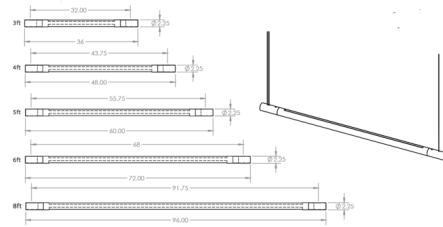

By hollis+morris

Description

The minimal and stylish Bennington Up / Down Linear Pendant will fit the needs of a variety of spaces either clustered together or standing alone. Bennington's linear body is made of solid wood with metal end caps. An integrated LED along the length of the fixture directs light both upwards and downwards to bathe the surrounding space in light. Includes 7 inch diameter canopy in white finish.

Shown in walnut / black

Specifications

COLOR Black
BODY FINISH Walnut
WATTAGE 50W
DIMMER Low Voltage Electronic
DIMENSIONS 47.65"L x 2.25"W x 2.25"H
INTEGRATED LED MODULE 1 x LED/50W/120V LED

Technical Information

PRODUCT DIMENSIONS Cord Length: 120"
COLOR RENDERING 95 CRI
LAMP COLOR 3000K
LUMENS/WATT 30.20
LUMINOUS FLUX 1510 lumens

CLICK TO VIEW PRODUCT

Notes: