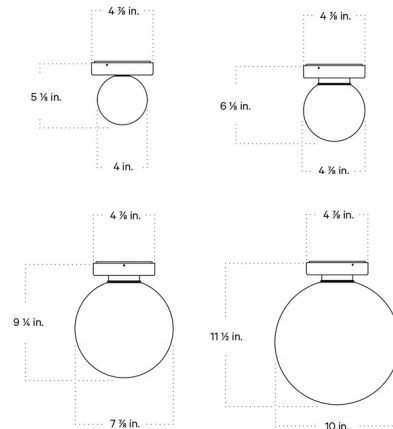

Lightology

lightology.com
866-954-4489
04-25-26

Project: _____

Company: _____

Location: _____ Fixture Type: _____

SPEC #: **ICW1299251**

Approved On: _____ Approved By: _____

Orb Outdoor Surface Mount By In Common With

Description

The Orb Outdoor Wall / Ceiling Light defies conventional trends with its timeless spherical silhouette. This simple fixture can be installed on the wall or ceiling and is available in a variety of sizes, allowing it to be used for a variety of needs in any space.

Shown in patina brass / white glass

Specifications

COLOR White Glass
 BODY FINISH Patina Brass
 WATTAGE 4.5W
 DIMMER Low Voltage Electronic
 DIMENSIONS 4"W x 4"H x 5.125"D
 BULB INCLUDED 1 x JCD/G9/4.5W/120V LED
 OTHER BULB OPTIONS 1 x JCD/G9/10W/120V LED

Technical Information

COLOR RENDERING 90 CRI
 LAMP COLOR 2700K
 LUMENS/WATT 100.00
 LUMINOUS FLUX 450 lumens

CLICK TO VIEW PRODUCT

Notes: