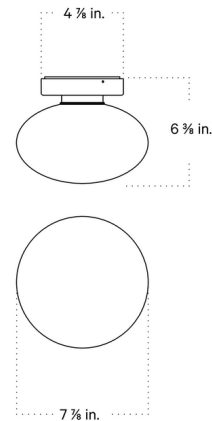

Shown in bone / white glass

Specifications

COLOR	White Glass
BODY FINISH	Bone
WATTAGE	5W
DIMMER	Low Voltage Electronic
DIMENSIONS	7.875"W x 7.875"H x 6.375"D
BULB INCLUDED	1 x LED/GU24/5W/120V LED

Technical Information