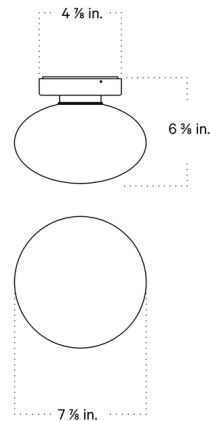

CLICK TO VIEW PRODUCT

Notes: