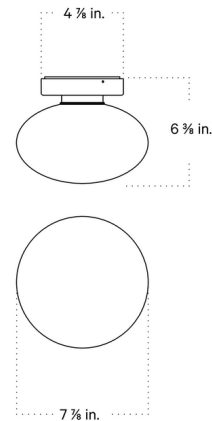

### Specifications

COLOR . . . . . White Glass  
BODY FINISH . . . . . Oxide Red  
WATTAGE . . . . . 5W  
DIMMER . . . . . Low Voltage Electronic  
DIMENSIONS . . . . . 7.875"W x 7.875"H x 6.375"D  
BULB INCLUDED . . . . . 1 x LED/GU24/5W/120V LED

### Technical Information

PRODUCT DIMENSIONS . . . . . Canopy: 4.9" diameter  
COLOR RENDERING . . . . . 90 CRI  
LAMP COLOR . . . . . 2700K  
LUMENS/WATT . . . . . 110.00  
LUMINOUS FLUX . . . . . 550 lumens