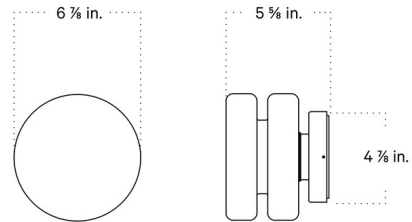

Shown in reed green / white glass

Specifications

COLOR	White Glass
BODY FINISH	Reed Green
WATTAGE	5W
DIMMER	Low Voltage Electronic
DIMENSIONS	6.875"W x 6.875"H x 5.625"D
BULB INCLUDED	1 x LED/GU24/5W/120V LED

Technical Information

PRODUCT DIMENSIONS	Canopy: 4.9in diameter
COLOR RENDERING	90 CRI
LAMP COLOR	2700K
LUMENS/WATT	110.00
LUMINOUS FLUX	550 lumens

CLICK TO VIEW PRODUCT

Notes: