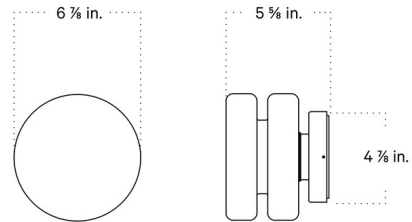

Specifications

COLOR	White Glass
BODY FINISH	Reed Green
WATTAGE	5W
DIMMER	Low Voltage Electronic
DIMENSIONS	6.875"W x 6.875"H x 5.625"D
BULB INCLUDED	1 x LED/GU24/5W/120V LED

Technical Information

PRODUCT DIMENSIONS	Canopy: 4.9in diameter
COLOR RENDERING	90 CRI
LAMP COLOR	2700K
LUMENS/WATT	110.00
LUMINOUS FLUX	550 lumens

CLICK TO VIEW PRODUCT

Notes: