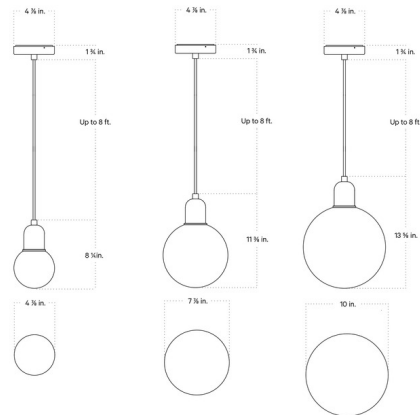

Description

The Orb Outdoor Pendant is a sleek and classic lighting solution. It features a White Glass orb diffuser paired with a striking Brass or Steel fixing and canopy.

Shown in peach / white glass

Specifications

COLOR White Glass
BODY FINISH Peach
WATTAGE 5W
DIMMER Low Voltage Electronic
DIMENSIONS 4.875"W x 8.25"H
BULB INCLUDED 1 x T4/Candelabra (E12)/5W/120V LED

Technical Information

PRODUCT DIMENSIONS Canopy: 4.9in diameter
COLOR RENDERING 90 CRI
LAMP COLOR 2700K
LUMENS/WATT 110.00
LUMINOUS FLUX 550 lumens