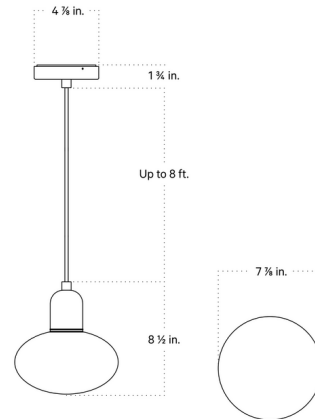

Shown in peach / white glass

Specifications

COLOR White Glass
BODY FINISH Peach
WATTAGE 5W
DIMMER Low Voltage Electronic
DIMENSIONS 7.875"W x 8.5"H
BULB INCLUDED 1 x T4/Candelabra (E12)/5W/120V LED

Technical Information

PRODUCT DIMENSIONS Canopy: 4.9" diameter
COLOR RENDERING 90 CRI
LAMP COLOR 2700K
LUMENS/WATT 110.00
LUMINOUS FLUX 550 lumens

CLICK TO VIEW PRODUCT

Notes: