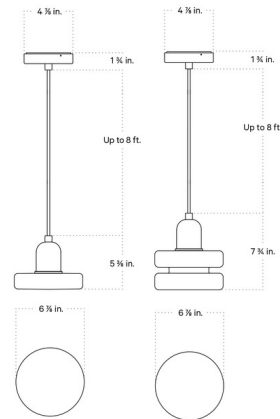

By In Common With

Description

The Puck Outdoor Pendant is a simple piece, perfect in a variety of spaces. A frosted glass puck-shaped diffuser hangs from a machined steel base. The diffuser quickly fastens to the metal shell for easy bulb changing.

Specifications

COLOR White Glass
BODY FINISH Brass
WATTAGE 4.5W
DIMMER Standard 120V
DIMENSIONS 6.875"W x 5.375"H
BULB INCLUDED 1 x T4/Candelabra (E12)/4.5W/120V LED

Technical Information

COLOR RENDERING 90 CRI
LAMP COLOR 2700K
LUMENS/WATT 100.00
LUMINOUS FLUX 450 lumens

Shown in brass / white glass

CLICK TO VIEW PRODUCT

Notes: