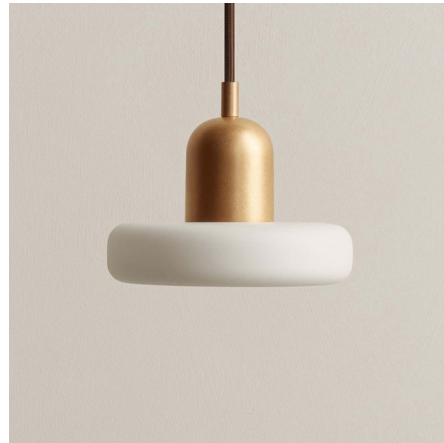

Lightology

lightology.com
866-954-4489
04-25-26

Project: _____

Company: _____

Location: _____ Fixture Type: _____

SPEC #: **ICW1299340**

Approved On: _____ Approved By: _____

Puck Outdoor Pendant

By In Common With

Description

The Puck Outdoor Pendant is a simple piece, perfect in a variety of spaces. A frosted glass puck-shaped diffuser hangs from a machined steel base. The diffuser quickly fastens to the metal shell for easy bulb changing.

Specifications

COLOR White Glass
BODY FINISH Brass
WATTAGE 4.5W
DIMMER Standard 120V
DIMENSIONS 6.875"W x 5.375"H
BULB INCLUDED 1 x T4/Candelabra (E12)/4.5W/120V LED

Technical Information

COLOR RENDERING 90 CRI
LAMP COLOR 2700K
LUMENS/WATT 100.00
LUMINOUS FLUX 450 lumens

Shown in brass / white glass

CLICK TO VIEW PRODUCT

Notes: