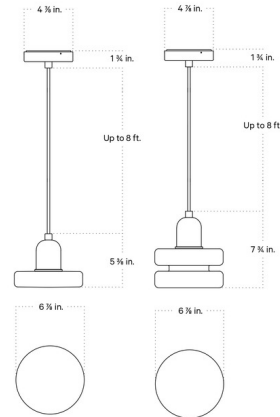

Description

The Puck Outdoor Pendant is a simple piece, perfect in a variety of spaces. A frosted glass puck-shaped diffuser hangs from a machined steel base. The diffuser quickly fastens to the metal shell for easy bulb changing.

Shown in brass / white glass

Specifications

COLOR White Glass
BODY FINISH Brass
WATTAGE 4.5W
DIMMER Standard 120V
DIMENSIONS 6.875"W x 5.375"H
BULB INCLUDED 1 x T4/Candelabra (E12)/4.5W/120V LED

Technical Information