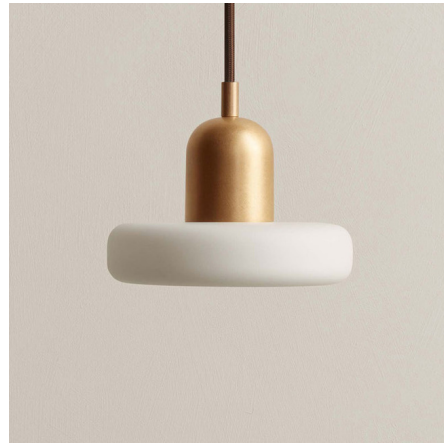

Lightology

lightology.com
866-954-4489
07-06-26

Project: _____

Company: _____

Location: _____ Fixture Type: _____

SPEC #: **ICW1299340**

Approved On: _____ Approved By: _____

Puck Outdoor Pendant By In Common With

Description

The Puck Outdoor Pendant is a simple piece, perfect in a variety of spaces. A frosted glass puck-shaped diffuser hangs from a machined steel base. The diffuser quickly fastens to the metal shell for easy bulb changing.

Shown in brass / white glass

Specifications

COLOR White Glass
BODY FINISH Brass
WATTAGE 4.5W
DIMMER Standard 120V
DIMENSIONS 6.875"W x 5.375"H
BULB INCLUDED 1 x T4/Candelabra (E12)/4.5W/120V LED

Technical Information