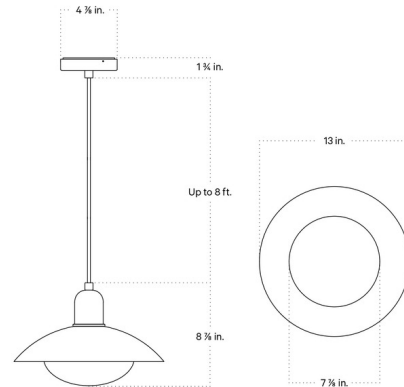

Description

The Arundel Mushroom Outdoor Pendant from In Common With is a stylish pendant lamp that features a machined metal Arundel shade and a hand-blown, elliptical Milky White glass resembling a mushroom cap. When combined, these elements create a unique and expressive pendant lamp that provides ambient outdoor lighting.

Shown in oxide red / oxide red shade

Specifications

COLOR Oxide Red Shade
BODY FINISH Oxide Red
WATTAGE 5W
DIMMER Low Voltage Electronic
DIMENSIONS 13"W x 8.875"H
BULB INCLUDED 1 x T4/Candelabra (E12)/5W/120V LED