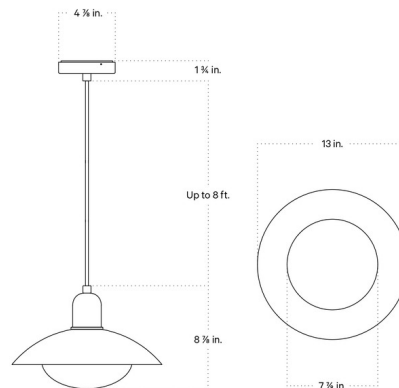

Description

The Arundel Mushroom Outdoor Pendant from In Common With is a stylish pendant lamp that features a machined metal Arundel shade and a hand-blown, elliptical Milky White glass resembling a mushroom cap. When combined, these elements create a unique and expressive pendant lamp that provides ambient outdoor lighting.

Shown in peach / oxide red shade

Specifications

COLOR Oxide Red Shade
BODY FINISH Peach
WATTAGE 5W
DIMMER Low Voltage Electronic
DIMENSIONS 13"W x 8.875"H
BULB INCLUDED 1 x T4/Candelabra (E12)/5W/120V LED

Technical Information

PRODUCT DIMENSIONS Canopy: 4.9 inch diameter
COLOR RENDERING 90 CRI
LAMP COLOR 2700K
LUMENS/WATT 110.00
LUMINOUS FLUX 550 lumens

CLICK TO VIEW PRODUCT

Notes: