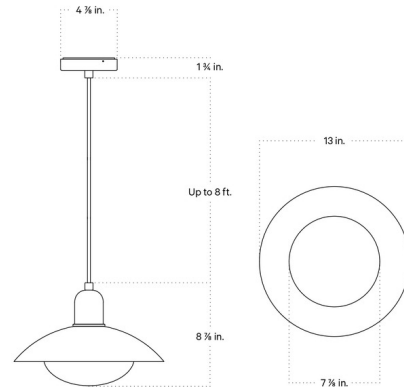

Description

The Arundel Mushroom Outdoor Pendant from In Common With is a stylish pendant lamp that features a machined metal Arundel shade and a hand-blown, elliptical Milky White glass resembling a mushroom cap. When combined, these elements create a unique and expressive pendant lamp that provides ambient outdoor lighting.

Shown in peach / oxide red shade

Specifications

COLOR Oxide Red Shade
BODY FINISH Peach
WATTAGE 5W
DIMMER Low Voltage Electronic
DIMENSIONS 13"W x 8.875"H
BULB INCLUDED 1 x T4/Candelabra (E12)/5W/120V LED

Technical Information

PRODUCT DIMENSIONS Canopy: 4.9 inch diameter
COLOR RENDERING 90 CRI
LAMP COLOR 2700K
LUMENS/WATT 110.00
LUMINOUS FLUX 550 lumens

CLICK TO VIEW PRODUCT

Notes: