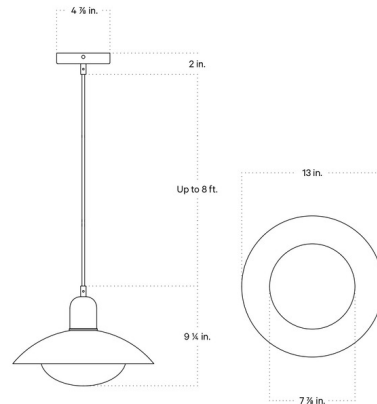

Description

The Brass Arundel Mushroom Outdoor Pendant from In Common With is a modern pendant lamp featuring a Brass Arundel shade and an elliptical Milky White glass shade resembling a mushroom cap. This unique and stylish pendant casts a warm and inviting glow perfect for outdoor gatherings

Shown in pewter / patina brass shade

Specifications

COLOR Patina Brass Shade
BODY FINISH Pewter
WATTAGE 5W
DIMMER Low Voltage Electronic
DIMENSIONS 13"W x 9.25"H
BULB INCLUDED 1 x T4/Candelabra (E12)/5W/120V LED

Technical Information

PRODUCT DIMENSIONS Canopy: 4.9 inch diameter
COLOR RENDERING 90 CRI
LAMP COLOR 2700K
LUMENS/WATT 110.00
LUMINOUS FLUX 550 lumens

CLICK TO VIEW PRODUCT

Notes: