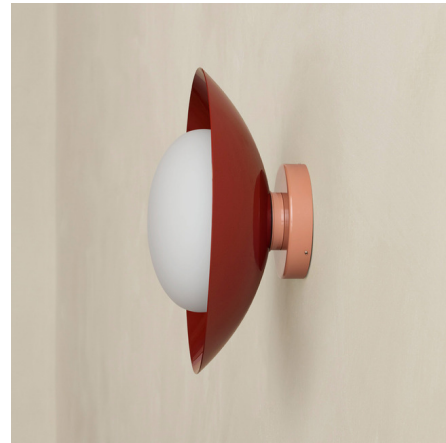

Lightology

lightology.com
866-954-4489
04-25-26

Project: _____

Company: _____

Location: _____ Fixture Type: _____

SPEC #: **ICW1299416**

Approved On: _____ Approved By: _____

Arundel Mushroom Outdoor Surface Mount By In Common With

Description

The Arundel Mushroom Outdoor Surface Mount from In Common With is a unique fixture that combines a curved metal shade in various finishes with a hand-blown, milky white glass diffuser resembling a mushroom cap. Mount it on your wall or ceiling while the diffused light from the glass creates a warm ambiance. With a compact design and handcrafted touch, this fixture adds a touch of modern elegance to any space.

Shown in peach canopy / oxide red shade

Specifications

COLOR Oxide Red Shade
BODY FINISH Peach Canopy
WATTAGE 5W
DIMMER Low Voltage Electronic
DIMENSIONS 13"W x 13"H x 6.5"D
BULB INCLUDED 1 x LED/GU24/5W/120V LED

Technical Information

PRODUCT DIMENSIONS Canopy: 4.9in diameter
COLOR RENDERING 90 CRI
LAMP COLOR 2700K
LUMENS/WATT 110.00
LUMINOUS FLUX 550 lumens

CLICK TO VIEW PRODUCT

Notes: