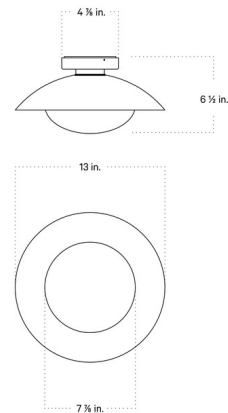

Description

The Arundel Mushroom Outdoor Surface Mount from In Common With is a unique fixture that combines a curved metal shade in various finishes with a hand-blown, milky white glass diffuser resembling a mushroom cap. Mount it on your wall or ceiling while the diffused light from the glass creates a warm ambiance. With a compact design and handcrafted touch, this fixture adds a touch of modern elegance to any space.

Shown in peach canopy / oxide red shade

Specifications

COLOR Oxide Red Shade
BODY FINISH Peach Canopy
WATTAGE 5W
DIMMER Low Voltage Electronic
DIMENSIONS 13"W x 13"H x 6.5"D
BULB INCLUDED 1 x LED/GU24/5W/120V LED

Technical Information

PRODUCT DIMENSIONS Canopy: 4.9in diameter
COLOR RENDERING 90 CRI
LAMP COLOR 2700K
LUMENS/WATT 110.00
LUMINOUS FLUX 550 lumens

CLICK TO VIEW PRODUCT

Notes: