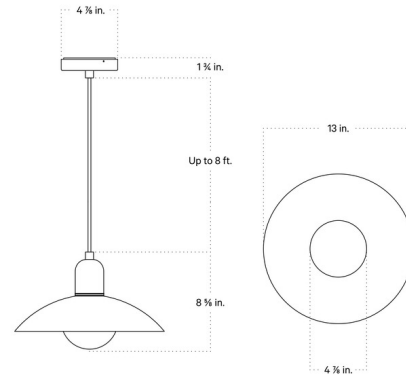

Shown in peach / reed green shade

Specifications

COLOR Reed Green Shade
BODY FINISH Peach
WATTAGE 5W
DIMMER Low Voltage Electronic
DIMENSIONS 13"W x 8.625"H
BULB INCLUDED 1 x T4/Candelabra (E12)/5W/120V LED

Technical Information

PRODUCT DIMENSIONS Canopy: 4.9" diameter
COLOR RENDERING 90 CRI
LAMP COLOR 2700K
LUMENS/WATT 110.00
LUMINOUS FLUX 550 lumens

CLICK TO VIEW PRODUCT

Notes: