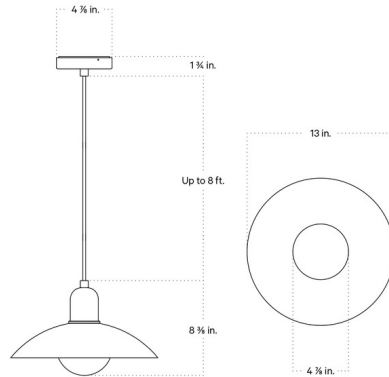

### Specifications

COLOR . . . . . Patina Brass Shade  
BODY FINISH . . . . . Blackened Brass  
WATTAGE . . . . . 5W  
DIMMER . . . . . Low Voltage Electronic  
DIMENSIONS . . . . . 13"W x 8.375"H  
BULB INCLUDED . . . . . 1 x T4/Candelabra (E12)/5W/120V LED

### Technical Information

PRODUCT DIMENSIONS . . . . . Canopy: 4.9" diameter  
COLOR RENDERING . . . . . 90 CRI  
LAMP COLOR . . . . . 2700K  
LUMENS/WATT . . . . . 110.00  
LUMINOUS FLUX . . . . . 550 lumens