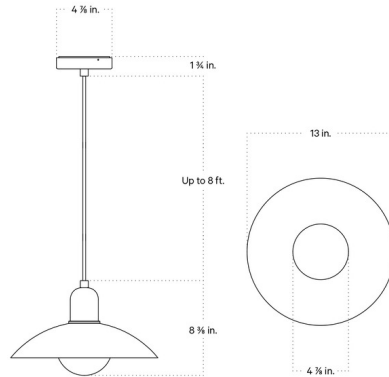

Shown in blackened brass / patina brass shade

Specifications

COLOR Patina Brass Shade
BODY FINISH Blackened Brass
WATTAGE 5W
DIMMER Low Voltage Electronic
DIMENSIONS 13"W x 8.375"H
BULB INCLUDED 1 x T4/Candelabra (E12)/5W/120V LED

Technical Information

PRODUCT DIMENSIONS Canopy: 4.9" diameter
COLOR RENDERING 90 CRI
LAMP COLOR 2700K
LUMENS/WATT 110.00
LUMINOUS FLUX 550 lumens

CLICK TO VIEW PRODUCT

Notes: