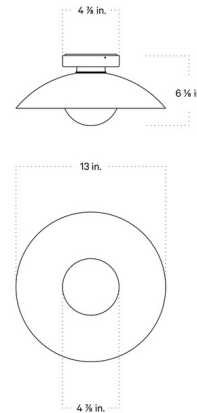

Specifications

COLOR Reed Green Shade
BODY FINISH Oxide Red Canopy
WATTAGE 5W
DIMMER Low Voltage Electronic
DIMENSIONS 13"W x 13"H x 6.125"D
BULB INCLUDED 1 x LED/GU24/5W/120V LED

Technical Information

PRODUCT DIMENSIONS Canopy: 4.9in diameter
COLOR RENDERING 90 CRI
LAMP COLOR 2700K
LUMENS/WATT 110.00
LUMINOUS FLUX 550 lumens