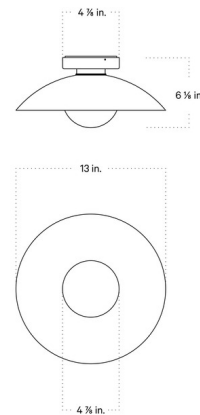

Specifications

COLOR Reed Green Shade
BODY FINISH Oxide Red Canopy
WATTAGE 5W
DIMMER Low Voltage Electronic
DIMENSIONS 13"W x 13"H x 6.125"D
BULB INCLUDED 1 x LED/GU24/5W/120V LED

Technical Information

PRODUCT DIMENSIONS Canopy: 4.9in diameter
COLOR RENDERING 90 CRI
LAMP COLOR 2700K
LUMENS/WATT 110.00
LUMINOUS FLUX 550 lumens