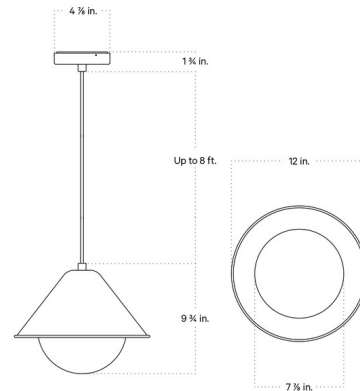

CLICK TO VIEW PRODUCT

Notes: