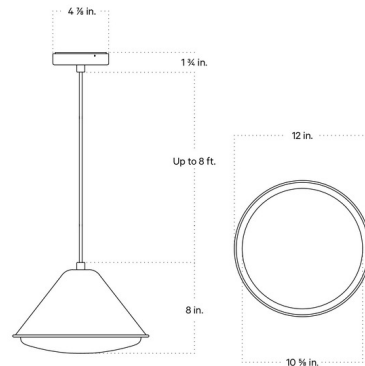

Description

The Eave Triangle Outdoor Pendant has a clean modern silhouette, fit for both modern and traditional spaces alike. The Frosted glass diffuser casts a soft, ambient glow, and can be easily twisted-off when it's time to change the bulb.

Shown in reed green / reed green

Specifications

COLOR Reed Green
BODY FINISH Reed Green
WATTAGE 5W
DIMMER Standard 120V
DIMENSIONS 12"W x 8"H
BULB INCLUDED 1 x T4/Candelabra (E12)/5W/120V LED

Technical Information