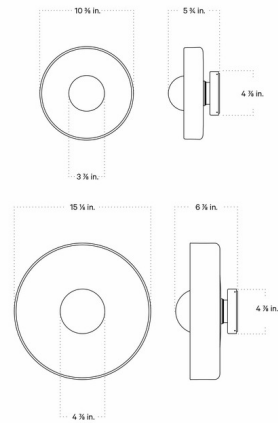

CLICK TO VIEW PRODUCT

Notes: