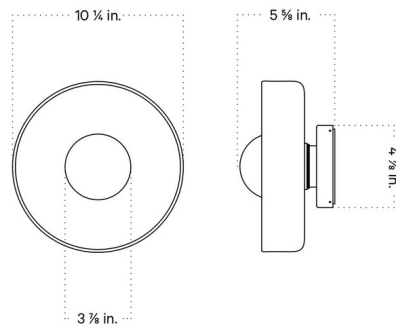

### Description

The Ceramic Disc Outdoor Surface Mount features a hand slip-cast shade which is left raw or pigmented, surrounding a white glass orb. Suitable for outdoor use. May be mounted on wall or ceiling. Note: Due to the handmade nature of this product, dimensions may vary within one inch.

### Specifications

COLOR . . . . . White Clay  
BODY FINISH . . . . . Bone  
WATTAGE . . . . . 5W  
DIMMER . . . . . Standard 120V  
DIMENSIONS . . . . . 10.25"W x 10.25"H x 5.625"D  
BULB INCLUDED . . . . . 1 x LED/GU24/5W/120V LED

### Technical Information

PRODUCT DIMENSIONS . . . . . Canopy: 4.88" diameter  
COLOR RENDERING . . . . . 90 CRI  
LAMP COLOR . . . . . 2700K  
LUMENS/WATT . . . . . 110.00  
LUMINOUS FLUX . . . . . 550 lumens