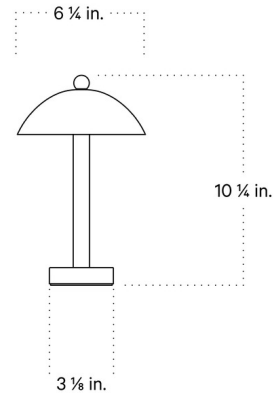

### Specifications

COLOR	N/A
BODY FINISH	Pool
WATTAGE	2.5W
DIMMER	Included
DIMENSIONS	6.25"W x 10.25"H
INTEGRATED LED MODULE	1 x LED/2.5W/120V LED