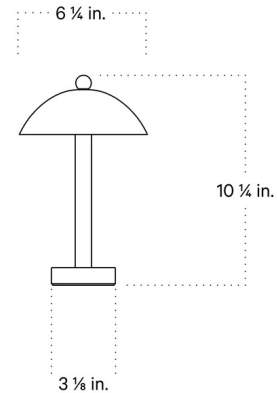

Description

The Dune Table Lamp by In Common With is a stylish and whimsical portable table lamp that brings both beauty and functionality to any space, both indoors and outdoors. It features a dim-to-warm integrated LED, a decorative dimmer switch, and a rechargeable battery that will last 10 hours on maximum brightness, all encased in a vibrantly colored, painted metal body. Includes a 15W magnet wireless charger with a 10 ft cord.

Shown in pool

Specifications

COLOR	N/A
BODY FINISH	Pool
WATTAGE	2.5W
DIMMER	Included
DIMENSIONS	6.25"W x 10.25"H
INTEGRATED LED MODULE	1 x LED/2.5W/120V LED

Technical Information

COLOR RENDERING	90 CRI
LAMP COLOR	Warm Dim
LUMENS/WATT	58.00
LUMINOUS FLUX	145 lumens