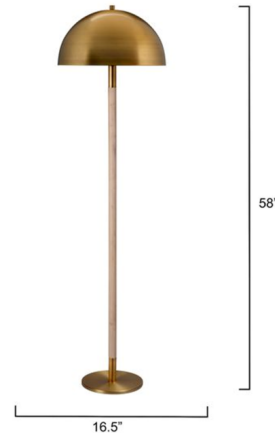

CLICK TO VIEW PRODUCT

Notes: