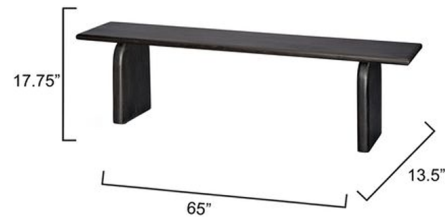

## Arc Bench

By Jamie Young Company

### Description

The ultimate in sophistication and simplicity, the Arc Bench skirts an almost monastic minimalism by infusing it with Jamie's signature style and attention to detail. Hand-carved of mango wood, the benches maximize seating and are easily integrated into any modern dcor.

### Specifications

|                   |                            |
|-------------------|----------------------------|
| COLOR             | N/A                        |
| BODY FINISH       | Black                      |
| WATTAGE           | N/A                        |
| DIMMER            | N/A                        |
| DIMENSIONS        | 65\"W x 17.75\"H x 13.5\"D |
| BULB              | N/A                        |
| COUNTRY OF ORIGIN | India                      |