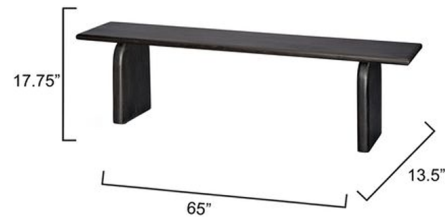

## Arc Bench

By Jamie Young Company

### Description

The ultimate in sophistication and simplicity, the Arc Bench skirts an almost monastic minimalism by infusing it with Jamie's signature style and attention to detail. Hand-carved of mango wood, the benches maximize seating and are easily integrated into any modern dcor.

### Specifications

COLOR	N/A
BODY FINISH	Black
WATTAGE	N/A
DIMMER	N/A
DIMENSIONS	65\"W x 17.75\"H x 13.5\"D
BULB	N/A
COUNTRY OF ORIGIN	India

CLICK TO VIEW PRODUCT

Notes: