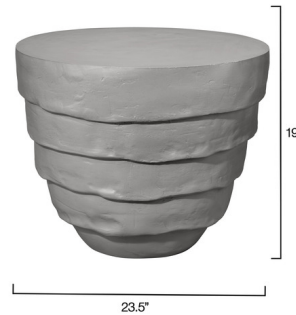

By Jamie Young Company

Description

Organically inspired, these captivating Concentric Accent Table are distinguished by their undulating, amorphous shapes and soft, easily integrated finishes. Each is artisan-crafted of fiberglass and finished by hand. They make an inspired addition to modern decors and pair beautifully with the new neutral palettes.

Shown in rustic cement

Specifications

COLOR	N/A
BODY FINISH	Rustic Cement
WATTAGE	N/A
DIMMER	N/A
DIMENSIONS	19"W x 23.5"H x 19"D
BULB	N/A
COUNTRY OF ORIGIN	India

CLICK TO VIEW PRODUCT

Notes: