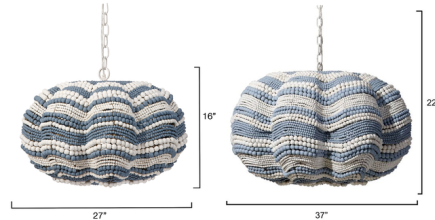

By Jamie Young Company

(65)

Description

Add a touch of whimsy and more than a little bit of fun to an upscale interior with this unique Clamshell Chandelier. Each of its hundreds of small beads are hand-carved from mango wood and carefully placed in patterns to mimic the ocean's waves.

Shown in white / blue / white

Specifications

COLOR Blue / White
BODY FINISH White
WATTAGE 36W
DIMMER Standard 120V
DIMENSIONS 37"W x 22"H
BULB NOT INCLUDED 4 x A19/Medium (E26)/9W/120V LED
COUNTRY OF ORIGIN India